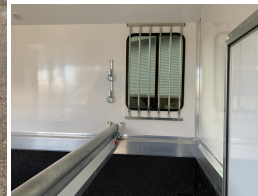

Hailsham
BN27 4HD

Mobile:

Telephone: 01323 376114

Unique horseboxes 2021 new build Duo with full bulkhead on 2013 Vauxhall movano £26995 inc VAT

£ 26,995

Description

2021 new build Duo plus with full bulkhead between the horse area and the tack area stainless fully padded partition with head stock and drop down breast bar fully re enforced front bulkhead with strengthening bars down side easy to operate side ramp with barn style top doors Large access door to rear tack area and large rear access door 20 mm EVA to the walls and one piece rubber floor fully padded partition CCTV to horse area and reversing camera internal LED lights and night travel lights rear tack area contains saddle and bridle hooks seating down both sides shelf and coat rail finished in BMW mineral grey two toned with silver seats are black vehicle has done 90k miles and comes with a new MOT twelve months build warranty and a mechanical warrant